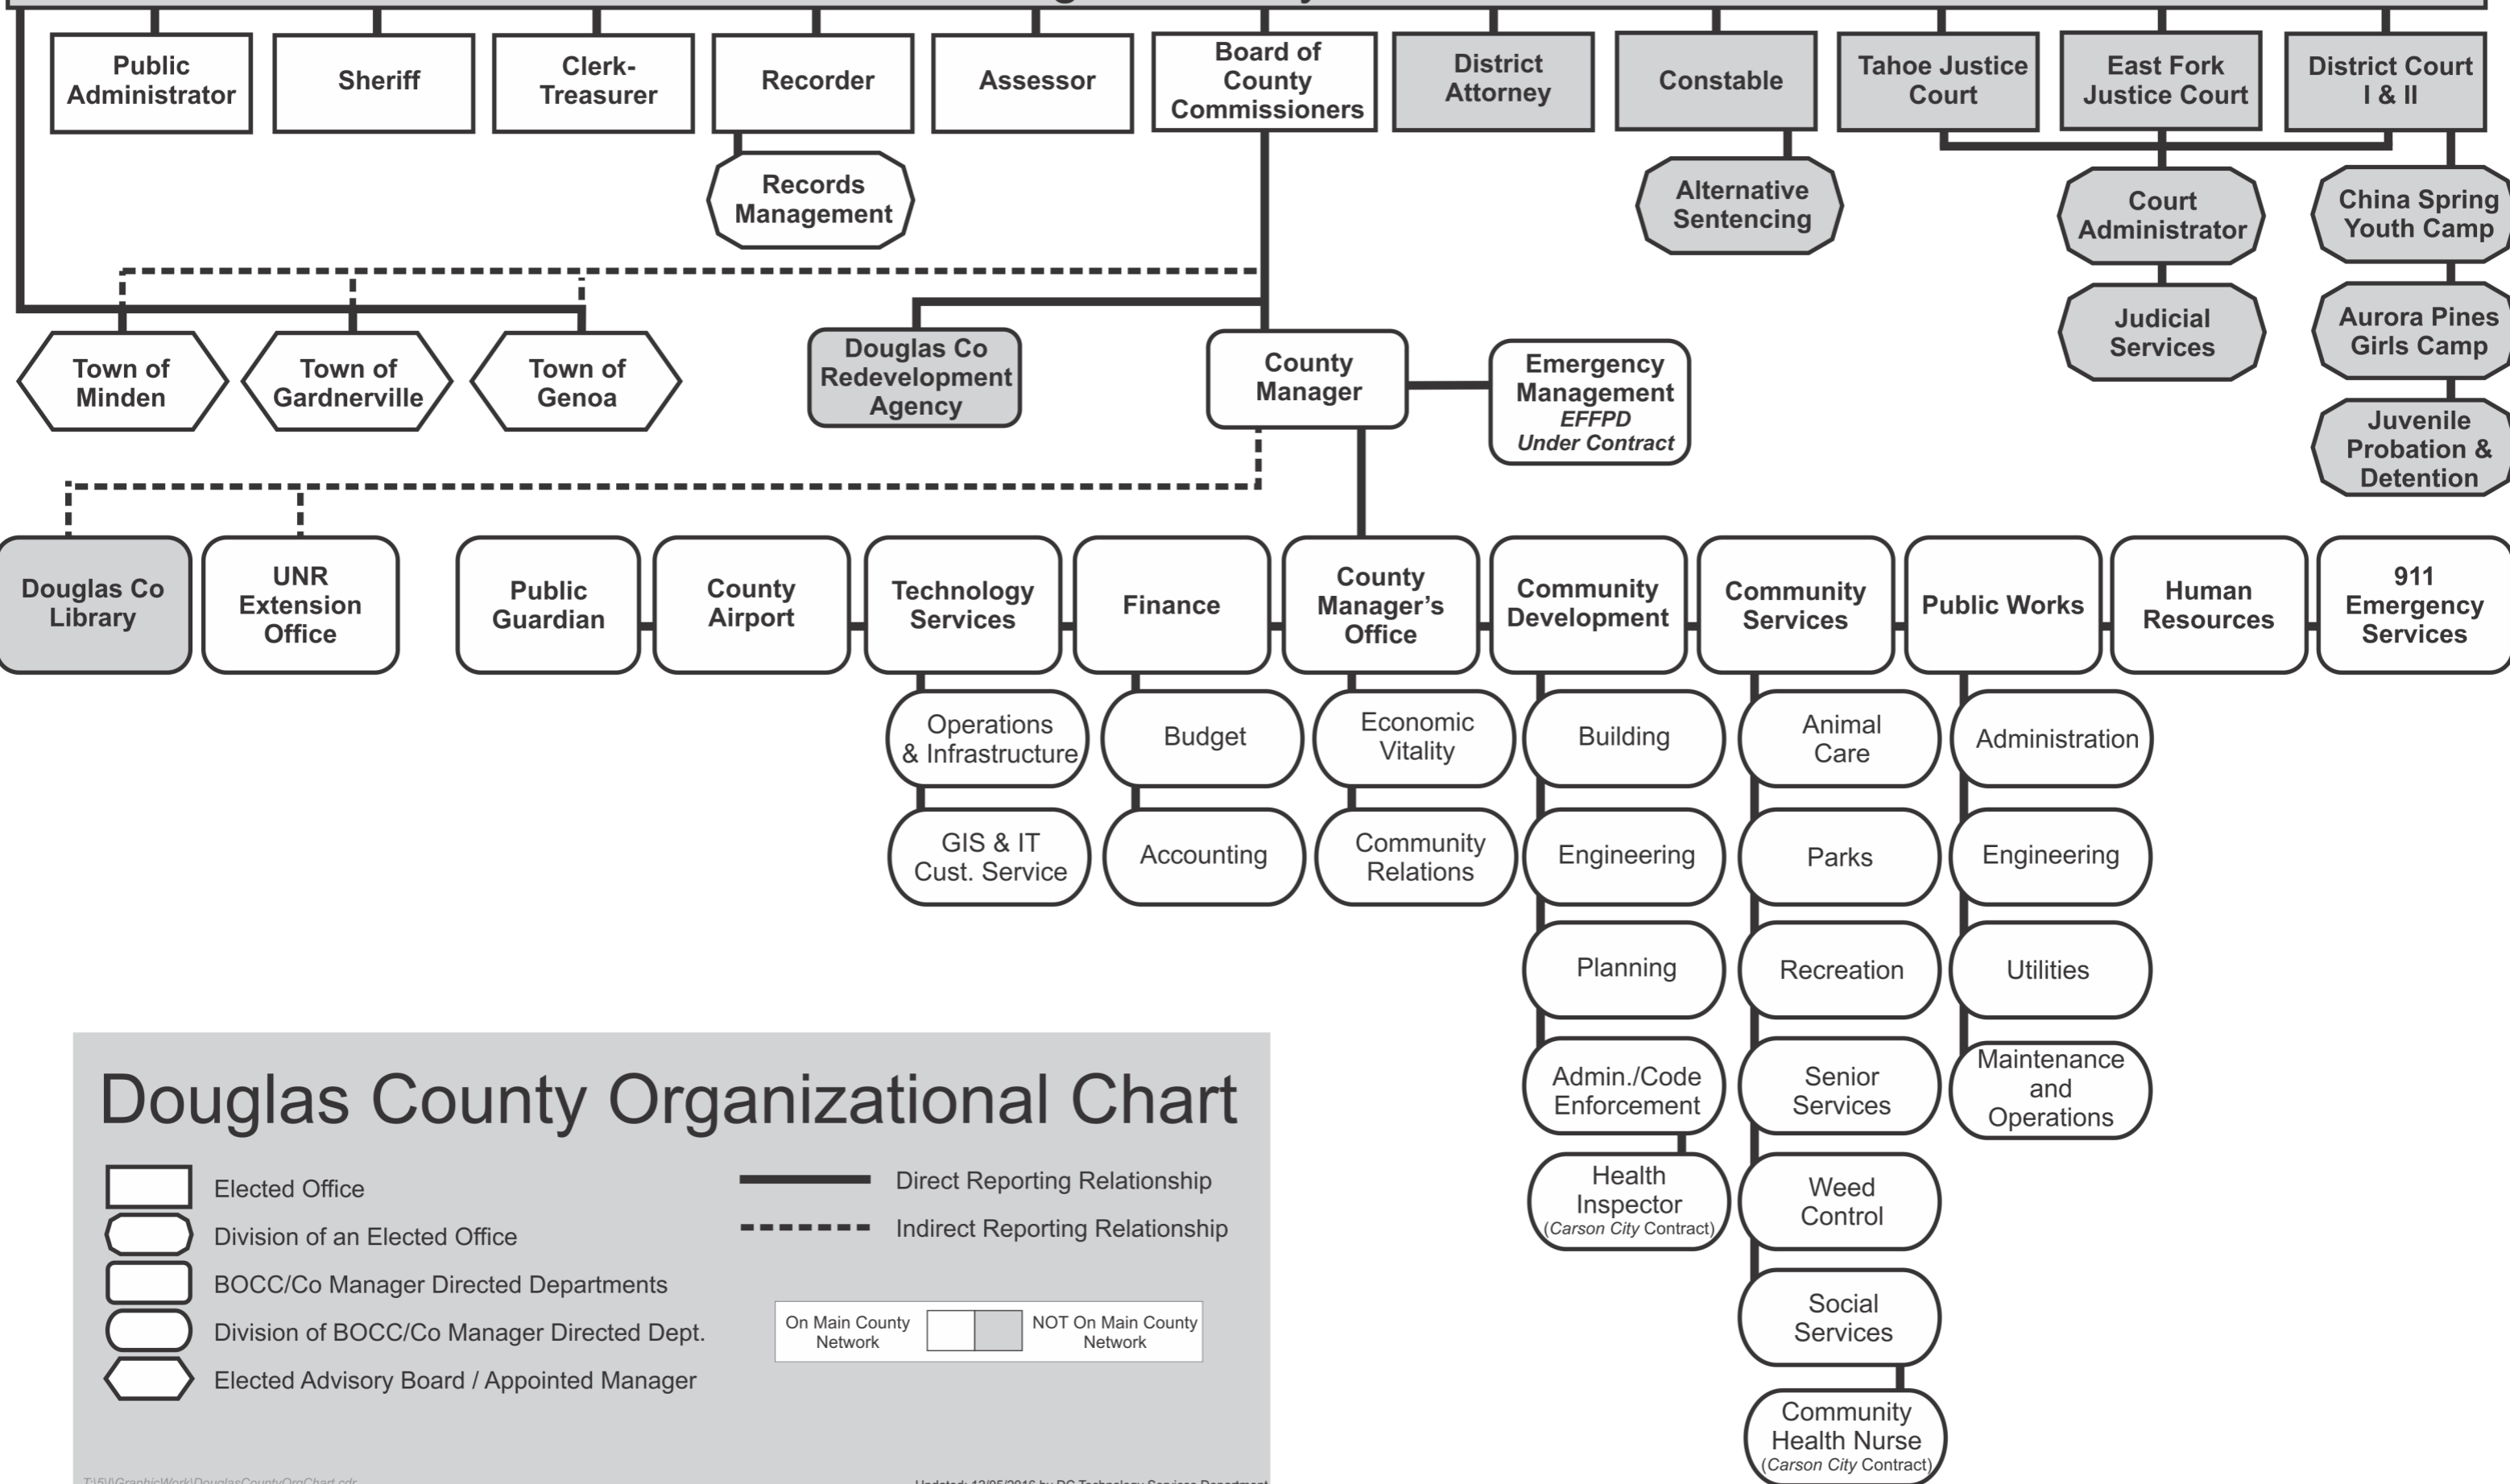

Douglas County Electorate

Douglas County Organizational Chart

- Elected Office
- Division of an Elected Office
- BOCC/Co Manager Directed Departments
- Division of BOCC/Co Manager Directed Dept.
- Elected Advisory Board / Appointed Manager
- Direct Reporting Relationship
- Indirect Reporting Relationship
- On Main County Network NOT On Main County Network